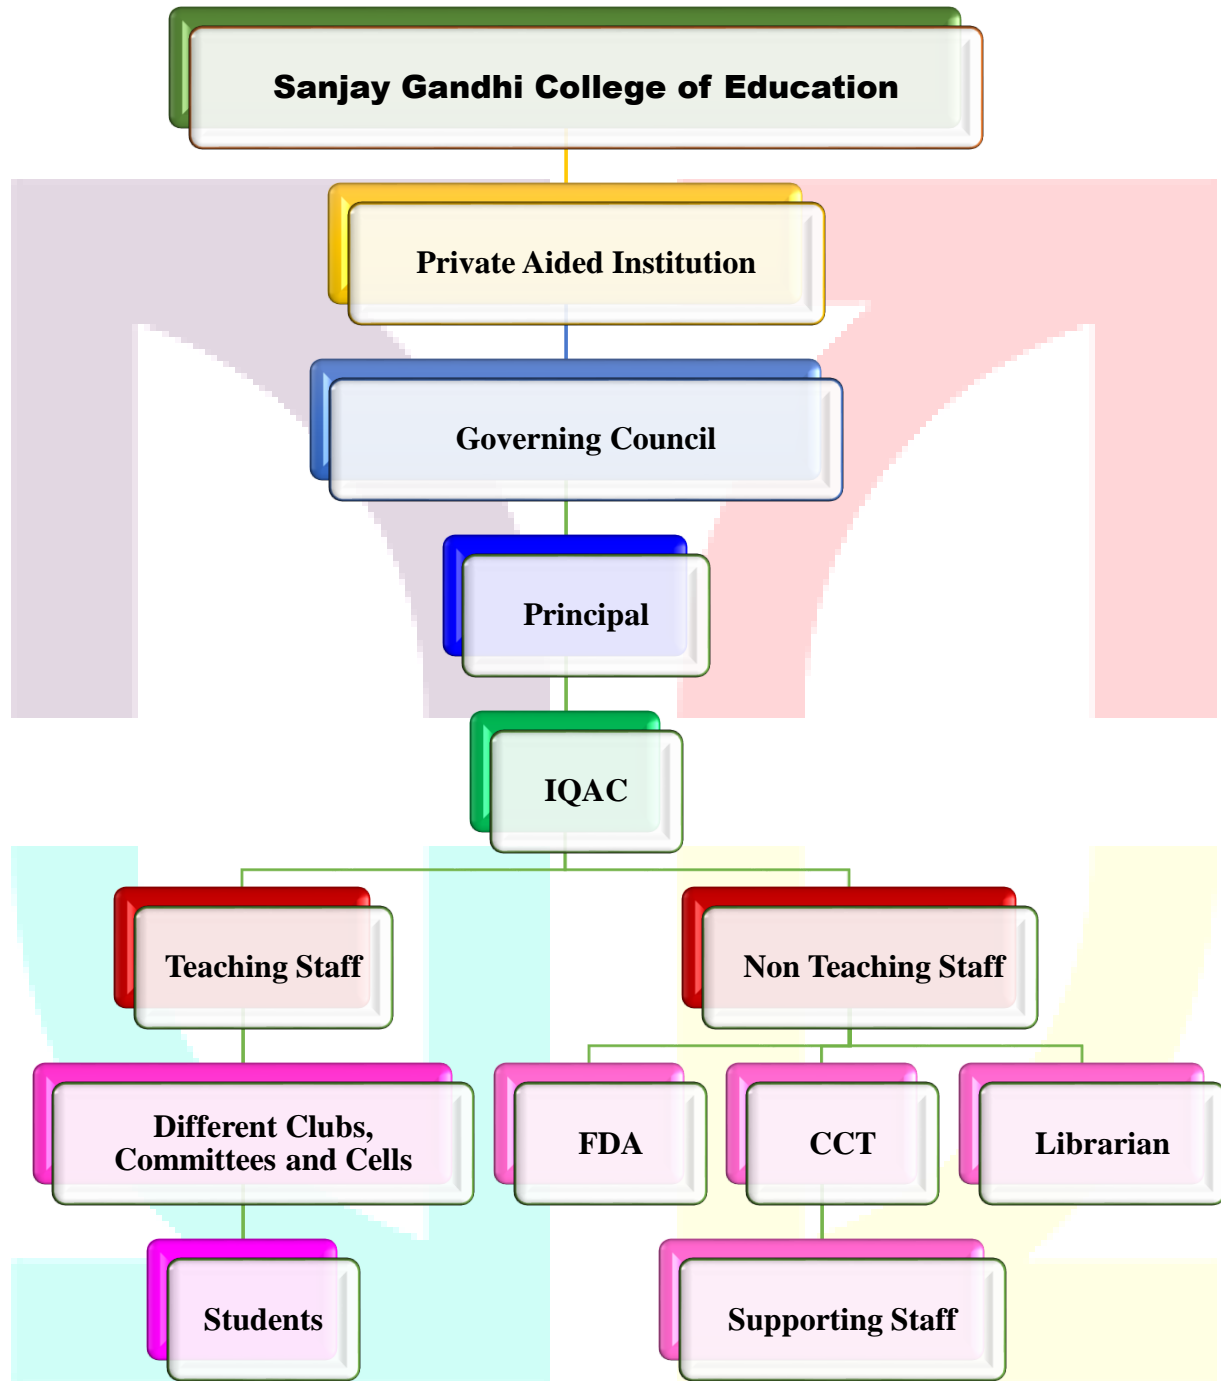

ORGANOGRAM

Principal
Sanjay Gandhi College of Education
RGC Campus, Choianagar, Hebbal,
R T Nagar (Post), Bangalore-560 032